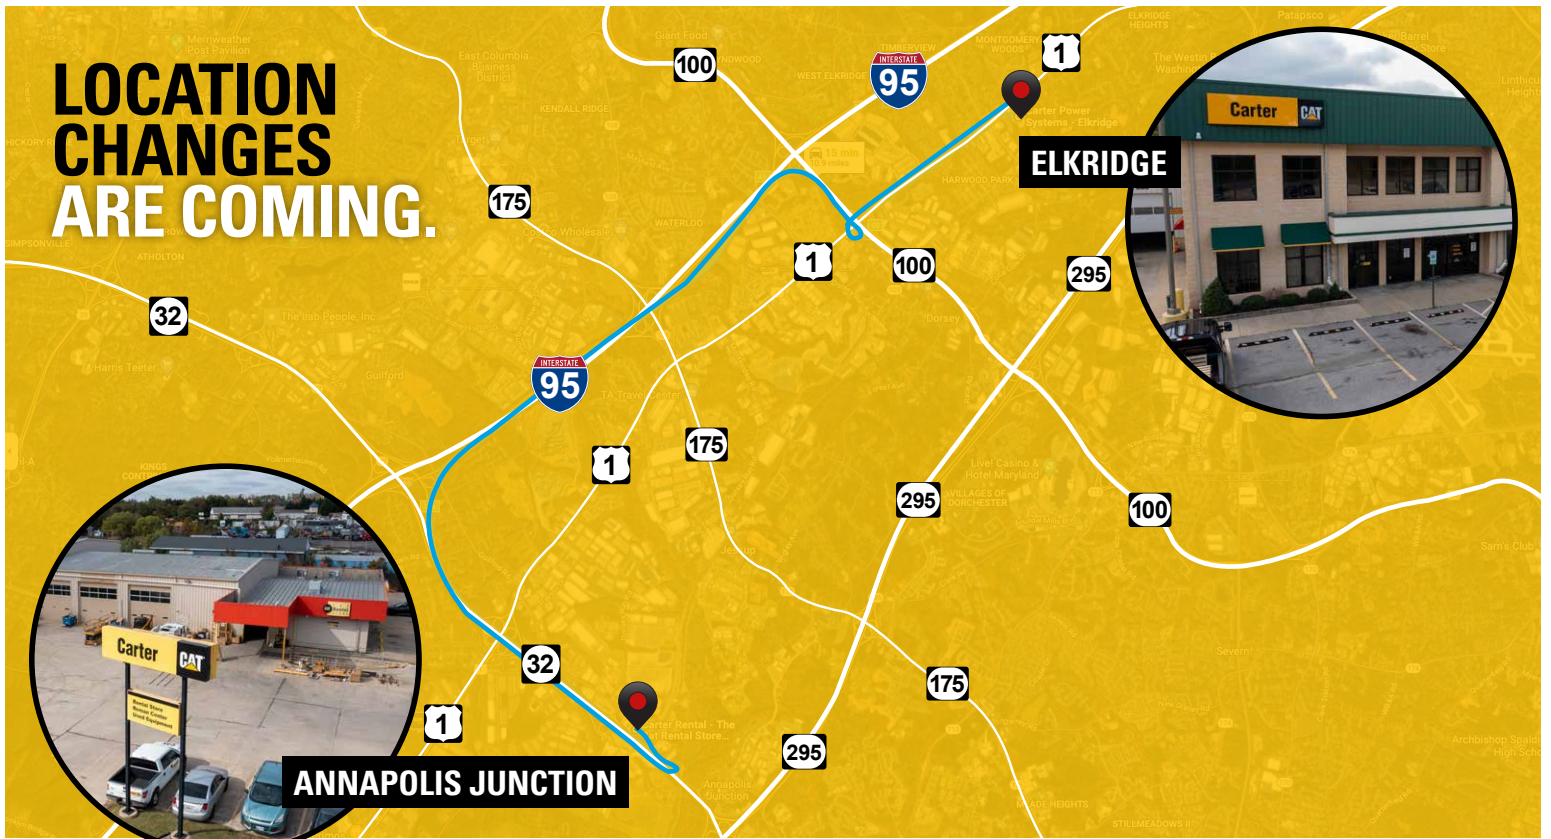

**LOCATION
CHANGES
ARE COMING.**

WE'RE FOCUSING IN TO BETTER SERVE YOU

Effective September 1, machine sales, parts inventory, and service at our Annapolis Junction, MD, store are moving nearby to our Elkridge, MD, store at 6387 Old Washington Road. Equipment rental is not affected, and remains at Annapolis Junction. **Customers who would previously drop off machines for service at Annapolis Junction or visit there for machine sales should instead go to our Elkridge location approximately 15 minutes away.**

**FOR DIRECTIONS TO
ELKRIDGE OR FOR STORE INFO:
SCAN THE QR CODE WITH YOUR
SMARTPHONE TO VISIT US ON THE WEB**

**LET'S GET
TO WORK.**

**LET'S GET
TO WORK.**